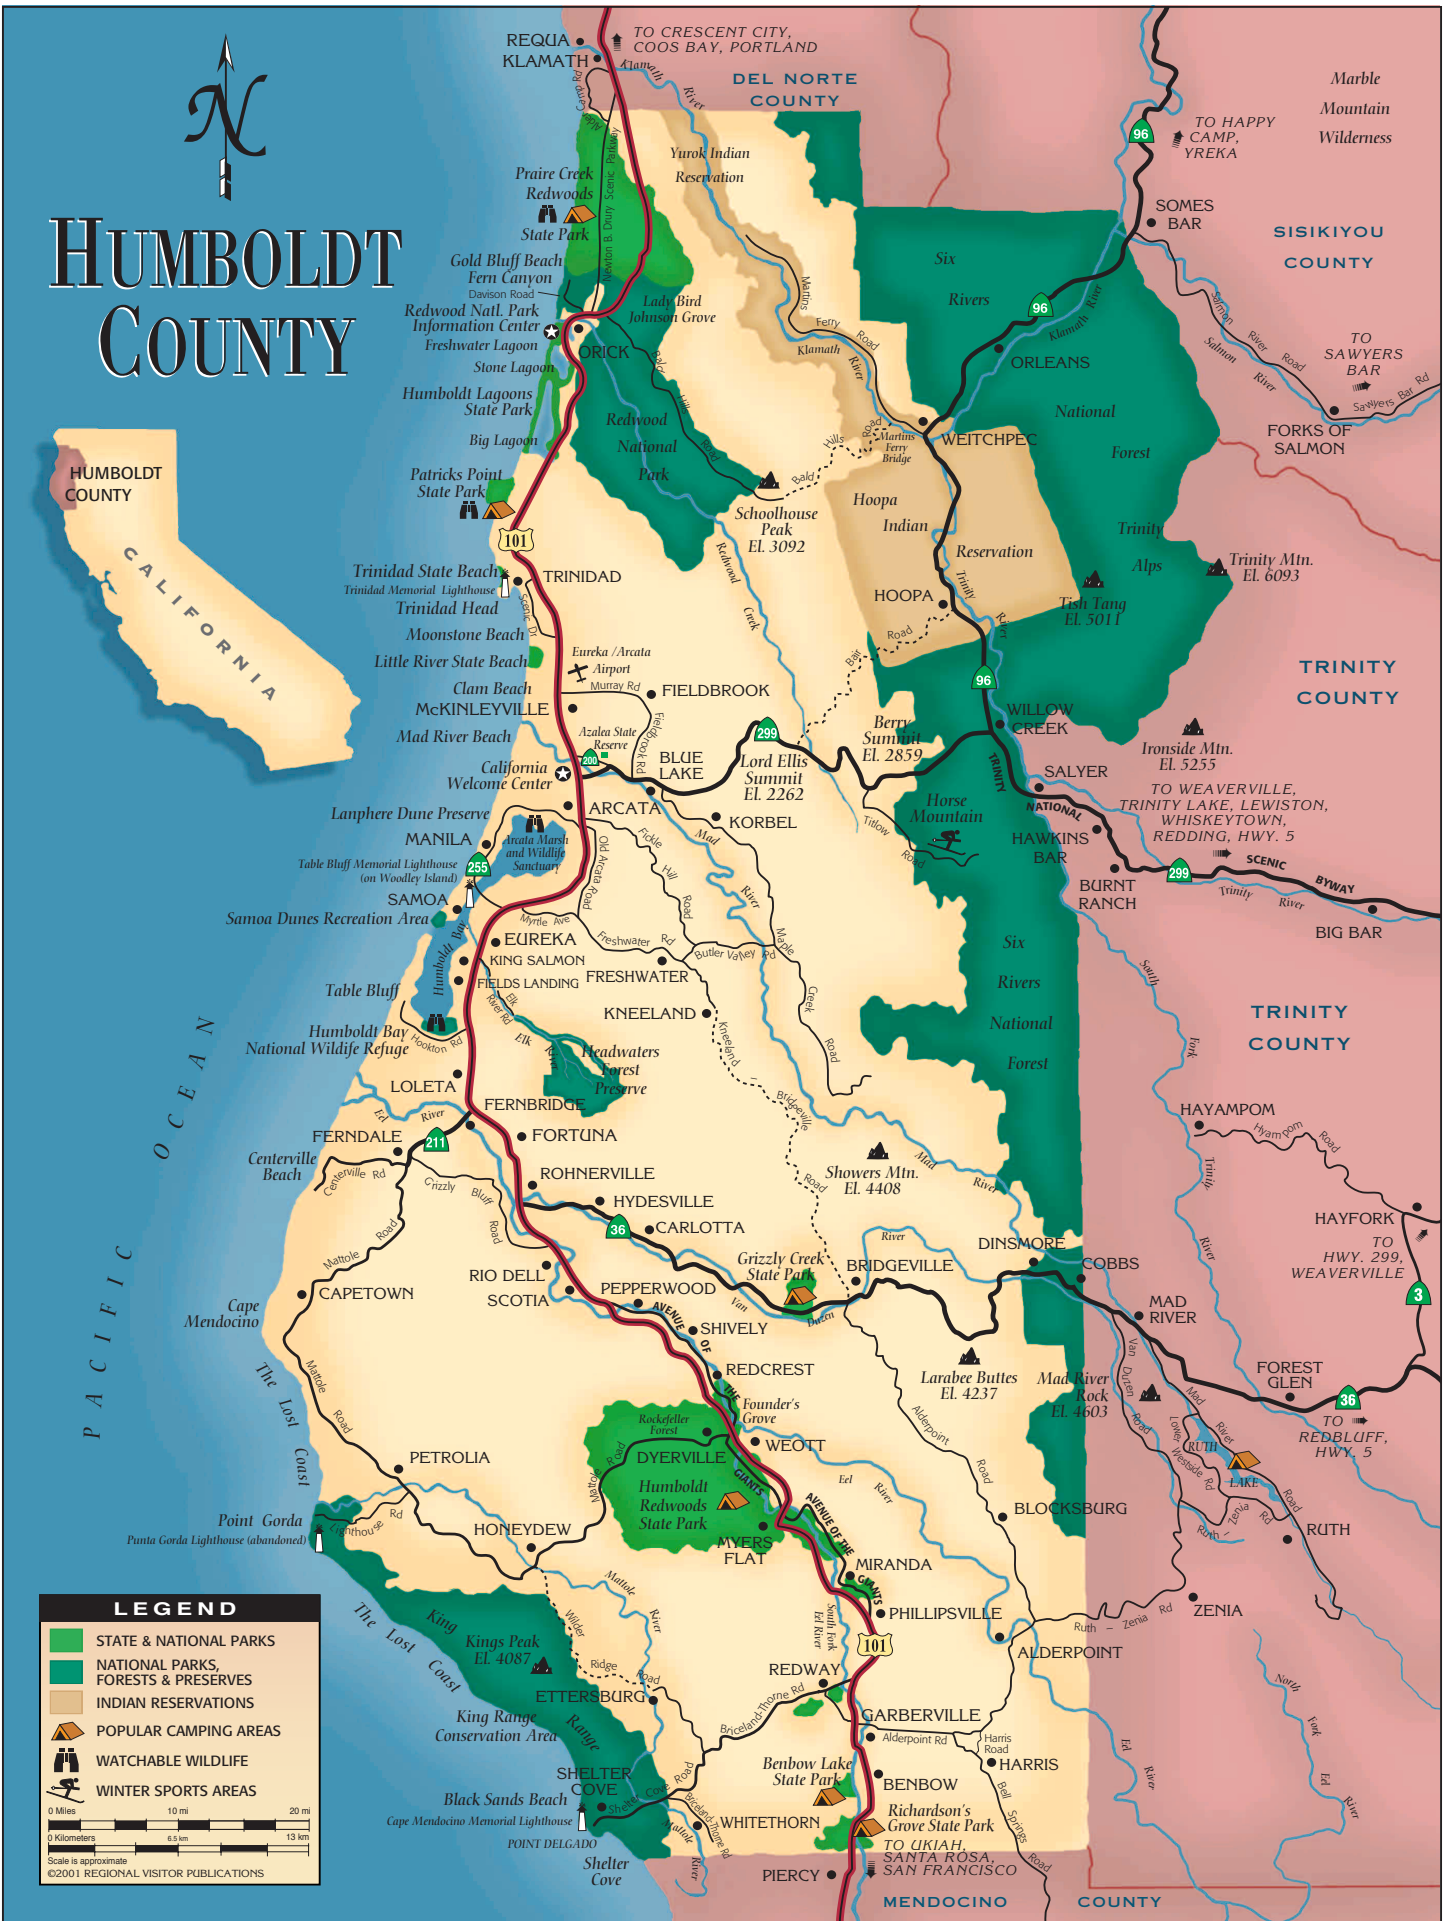

# HUMBOLDT COUNTY

## LEGEND

- STATE & NATIONAL PARKS
  - NATIONAL PARKS, FORESTS & PRESERVES
  - INDIAN RESERVATIONS
  - POPULAR CAMPING AREAS
  - WATCHABLE WILDLIFE
  - WINTER SPORTS AREAS
- 0 Miles 10 mi 20 mi  
0 Kilometers 6.5 km 13 km
- Scale is approximate  
©2001 REGIONAL VISITOR PUBLICATIONS